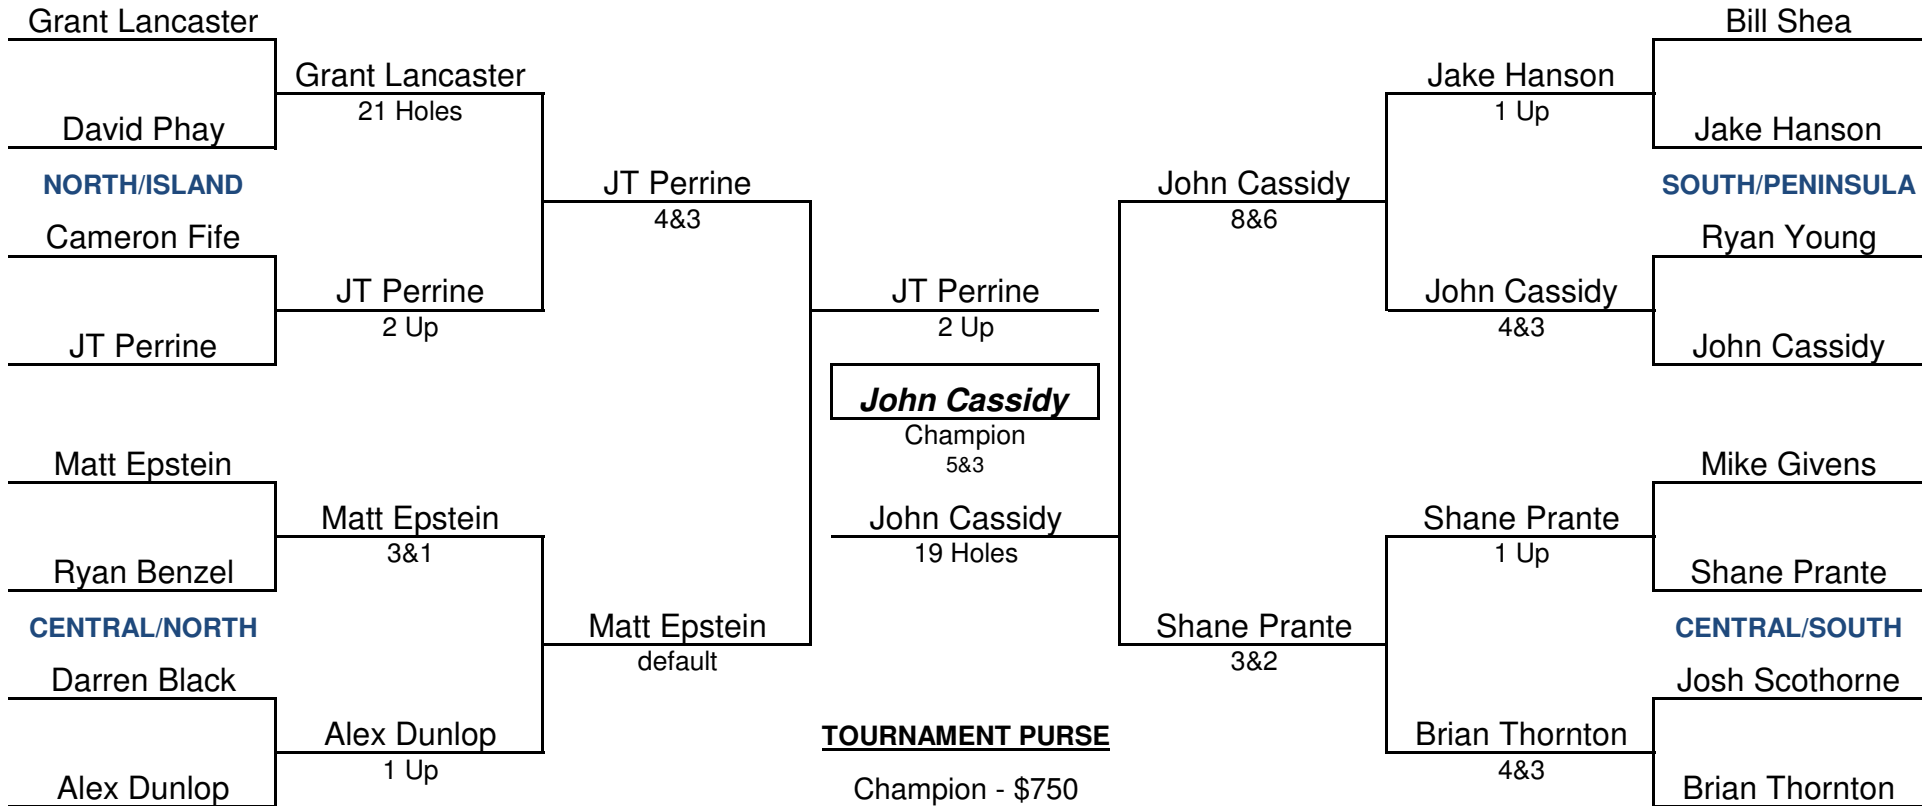

2017 Western Washington PGA Match Play Championship

TOURNAMENT PURSE

Champion - \$750
 Runner-Up - \$450
 Semi-Finalist - \$225
 Quarter Finalist - \$50